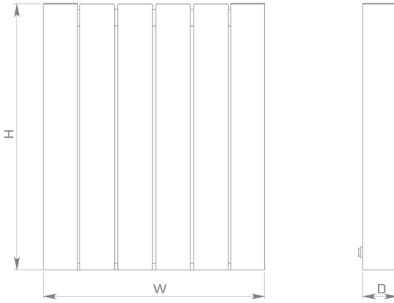

Outer Casing

Die cast aluminium

Fins

Die cast aluminium

Controls

Digital LCD display, controls and screen.

Safety

Overheat temperature protection.

IP Rating

IP20

Installation

Wall mounting kit included and must be used.

Electrical Connection

Installation must comply with current IET wiring regulations.

The product should be connected to the fixed wiring of the property via a suitably rated isolating switch with a contact separation of at least 3mm in all poles.

Cable pre-wired (1.4m), grey cable, entry to the bottom right of the unit.

Class I

Approvals

CE, UKCA

Standard Warranty

3 year parts or replacement warranty.

Product Code	Height (mm)	Width (mm)	Depth (mm)	Weight (kg)
AV600T	585	480	80	7.8
AV900T	585	560	80	9.2
AV1500T	585	800	80	13.5
AV1800T	585	880	80	15