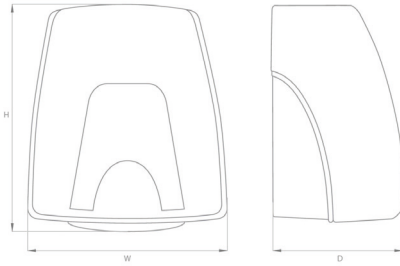

25 s

10.4 kWh
per 1000 dries

76 dB

Product Code	Finish	Power (kW)	Air Speed (m/s)
CTRW	White	1.5	15

**Outer Casing**

Durable ABS cover

Heating Element

1430 W