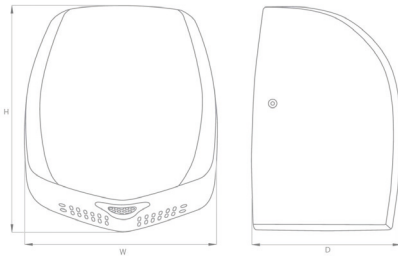

Outer Casing
Stainless steel

Heating Element
250 W - option to switch off

Motor
650 W

Current
4 amps

Air Speed
89 m/s

Air Volume
105 m³/h

Operation
Touch free automatic.

Safety
Overheat temperature protection.

Safety timer prevents continuous running.

IP Rating
IP22

Installation
Full fixing pack supplied.

Cable entry in the lower left rear corner.

Electrical Connection
Installation must comply with current IET wiring Regulations.

The product should be connected to the fixed wiring of the property via a suitably rated isolating switch with a contact separation of at least 3mm in all poles.

Cable pre-wired (1m).

Class I

Approvals
CE, UKCA

Standard Warranty
3 year parts or replacement warranty.

Product Code	Height (mm)	Width (mm)	Depth (mm)	Weight (kg)
PRMW	300	250	169	3.4
PRMBSS	300	250	169	3.4