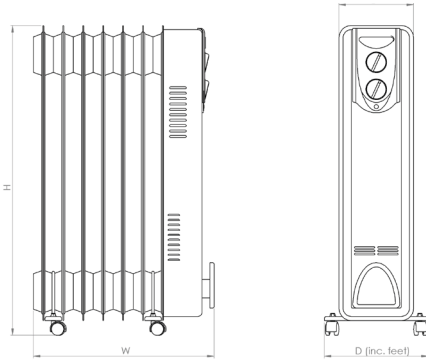

*Line diagram for 1.5 and 2.0 kW models only.

Outer Casing

Metal

Controls

Thermostat dial.

2.0 kW model only:

24 hour segment timer with 15 minute interval time slots. Switch to select on all the time or timed operation. Push segments out for the time interval heater is to be timed on. Push segments in for the time interval heater is to be timed off.

Safety

Overheat temperature protection.

IP Rating

IPX0

Electrical Connection

Supplied with a pre-wired (1.9m) black flex BS plug, cable entry to the right of the heater.

Class I

Approvals

CE, UKCA

Standard Warranty

1 year parts or replacement warranty.

Product Code	Height (mm)	Width (mm)	Depth (mm)*	Weight (kg)
RAD07Y	380	310	100	3.6
RAD15Y	690	385	160	9.8
RAD20TY	690	465	160	11.8

*Depth excluding feet, including feet 240mm for 1.5 and 2.0 kW versions and 140mm for 0.7 kW version.