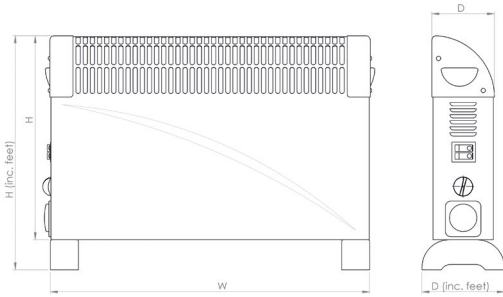

Product Code	Power (kW)	Timer	Current (amps)
SC2000YM	2.0	No	9
SC2000YMT	2.0	Yes	9

Outer Casing

Metal

Controls

All models:

Adjustable thermostat and on/off switch.

Power setting switches.

Timer model only:

Safety

Overheat temperature protection.

IP Rating

IPX0

Installation

Feet included for floor standing.

Electrical Connection

Cable pre-wired (1.5m), white cable entry to the bottom left of the unit with a BS plug.

Class I

Approvals

CE, UKCA

Standard Warranty

1 year parts or replacement warranty.

Product Code	Height (mm)	Width (mm)	Depth (mm)	Weight (kg)
SC2000YM	335	530	110	3
SC2000YMT	370	580	110	3

*Dimensions excluding feet. Including feet add 50mm to height and 90mm to depth.