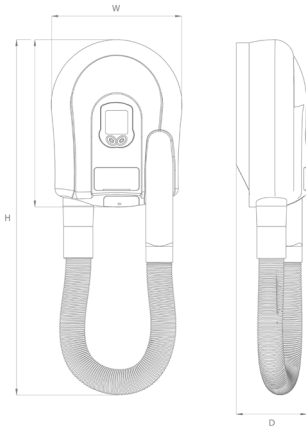

Outer Casing

White ABS

Operation

The hair dryer will start automatically when the nozzle is removed from the base and stop when it is replaced.

Controls

Temperature display (°C) with default setting 60°C.

+/- controls allow the user to change the temperature.

Unit automatically shuts off if left unattended.

Current

6.5 amps

Air Speed

17 m/s

Safety

Overheat temperature protection.

Safety timer prevents continuous running (18 minutes).

IP Rating

IP24

Installation

Supplied with fixing brackets which must be used.

Cable pre-wired (1.25m), entry in the middle of the base of the unit.

Site according to the IP rating.

Electrical Connection

Installation must comply with current IET wiring regulations.

The product should be connected to the fixed wiring of the property via a suitably rated isolating switch with a contact separation of at least 3mm in all poles.

Approvals

CE, UKCA

Standard Warranty

1 year parts or replacement warranty.

Product Code	Height (mm)	Width (mm)	Depth (mm)	Weight (kg)
Excluding Hose	270	205	110	2.3
Including Hose	580	205	110	2.3