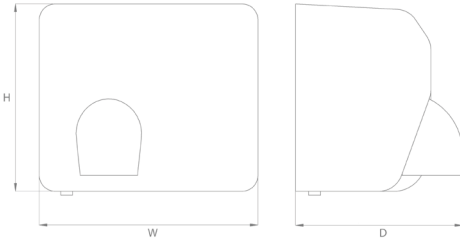

Outer Casing
Stainless steel

Heating Element
2200 W

Motor
300 W
Carbon brush
7,500 RPM

Current
10 amps

Air Speed
30 m/s

Operation
Touch free automatic.

Safety
Overheat temperature protection.

Safety timer prevents continuous running.

IP Rating
IPX1

Installation
Full fixing pack supplied.
Cable entry bottom left
at the base of the unit.

Electrical Connection
Installation must comply
with current IET wiring Regulations.

The product should be connected
to the fixed wiring of the property
via a suitably rated isolating switch
with a contact separation of at
least 3mm in all poles.

Class I

Approvals
CE, UKCA

Standard Warranty
3 year parts or replacement
warranty.

Product Code	Height (mm)	Width (mm)	Depth (mm)	Weight (kg)
TOR25W	235	275	210	5.7
TOR25BSS	235	275	210	5.7