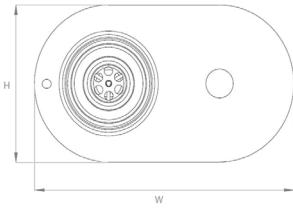

Font

Tempered glass

Font Bowl

Stainless steel

Grille

Electro polished stainless steel -
diameter 125mm

Installation

Required hole diameter
for mounting tap 32mm (or the
most appropriate size for your
chosen tap)

Sink/ counter top up
to 50mm thick.

Required hole diameter for
mounting the bowl 127mm.

The distance from the centre of the
tap hole to the centre of the font
bowl is 142mm.

Plumbing

Standard sink trap size,
34mm waste pipe.

Standard Warranty

2 years parts or replacement
warranty.

Product Code	Height (mm)	Width (mm)	Depth (mm)*	Weight (kg)
ZENFB	190	332	98	0.1
ZENFW	190	332	98	0.1

* Depth includes the drain, excluding the drain, the height is 28mm.